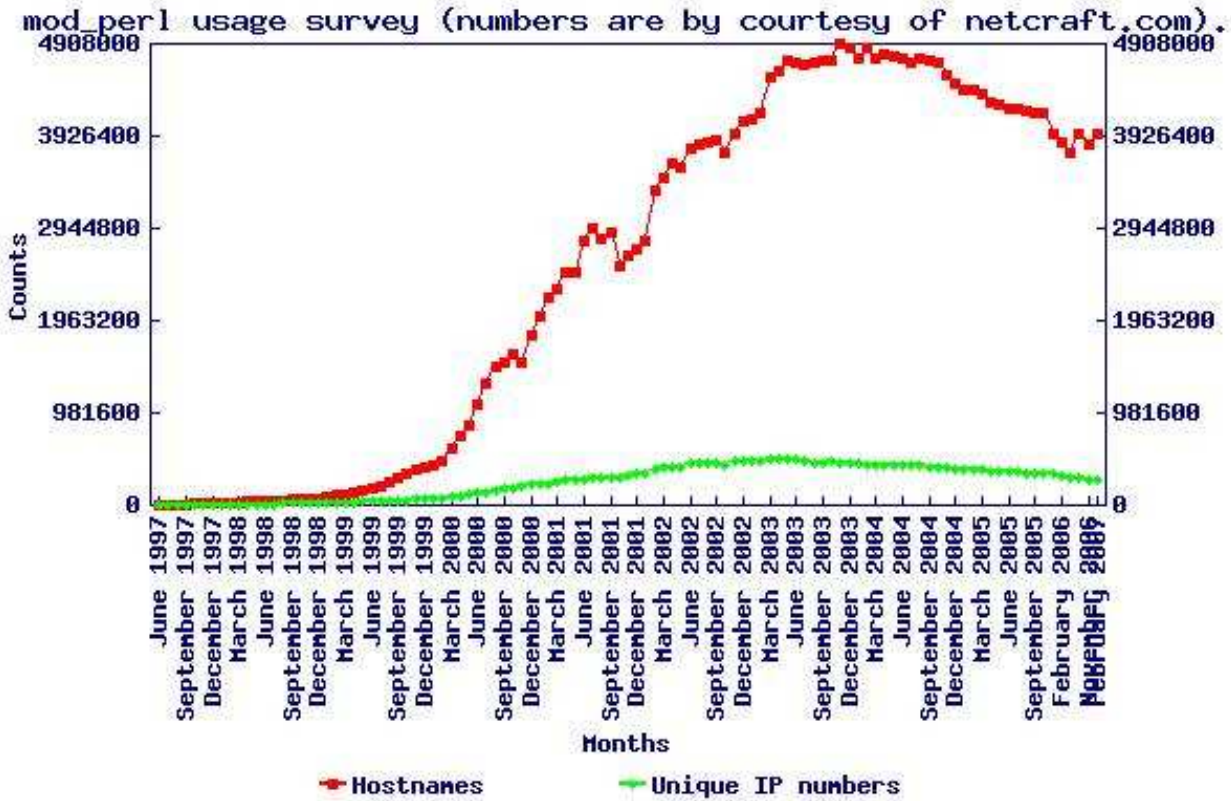

Netcraft provides usage statistics for mod_perl, grouped by host name or unique IP addresses, which we collect here every month to create a graph displaying the evolution of mod_perl usage.

The script that produced this graph and the raw input data is available.

If your site is running mod_perl, tell the Netcraft survey.

Survey	Hostnames	Unique IP Addresses
February 2007	3950866	272132
November 2006	3846469	275126
August 2006	3950948	290540
May 2006	3758173	300026
February 2006	3853716	314167
November 2005	3954884	326315
October 2005	4166819	332566
September 2005	4171815	335777
August 2005	4193477	337853