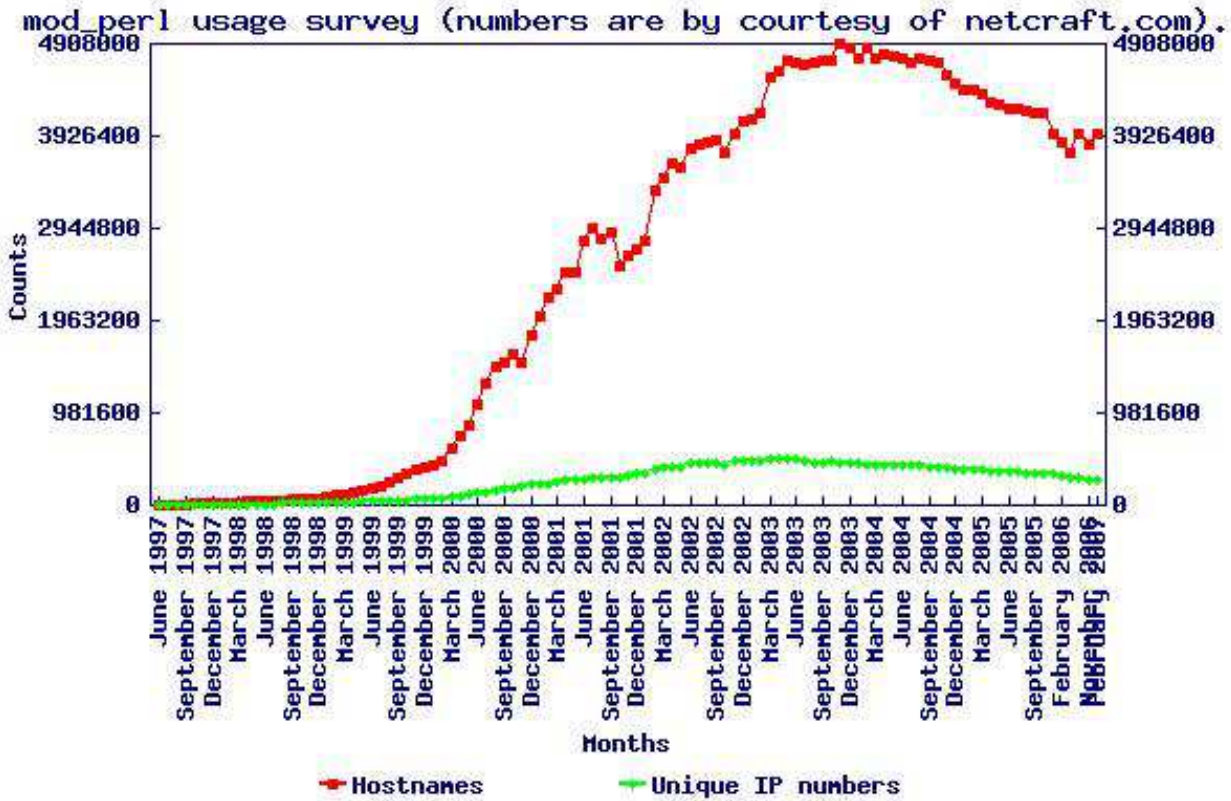

Netcraft provides usage statistics for mod_perl, grouped by host name or unique IP addresses, which we collect here every month to create a graph displaying the evolution of mod_perl usage.

The script that produced this graph and the raw input data is available.

If your site is running mod_perl, tell the Netcraft survey.

Survey	Hostnames	Unique IP Addresses
February 2007	3950866	272132
November 2006	3846469	275126
August 2006	3950948	290540
May 2006	3758173	300026
February 2006	3853716	314167
November 2005	3954884	326315
October 2005	4166819	332566
September 2005	4171815	335777
August 2005	4193477	337853