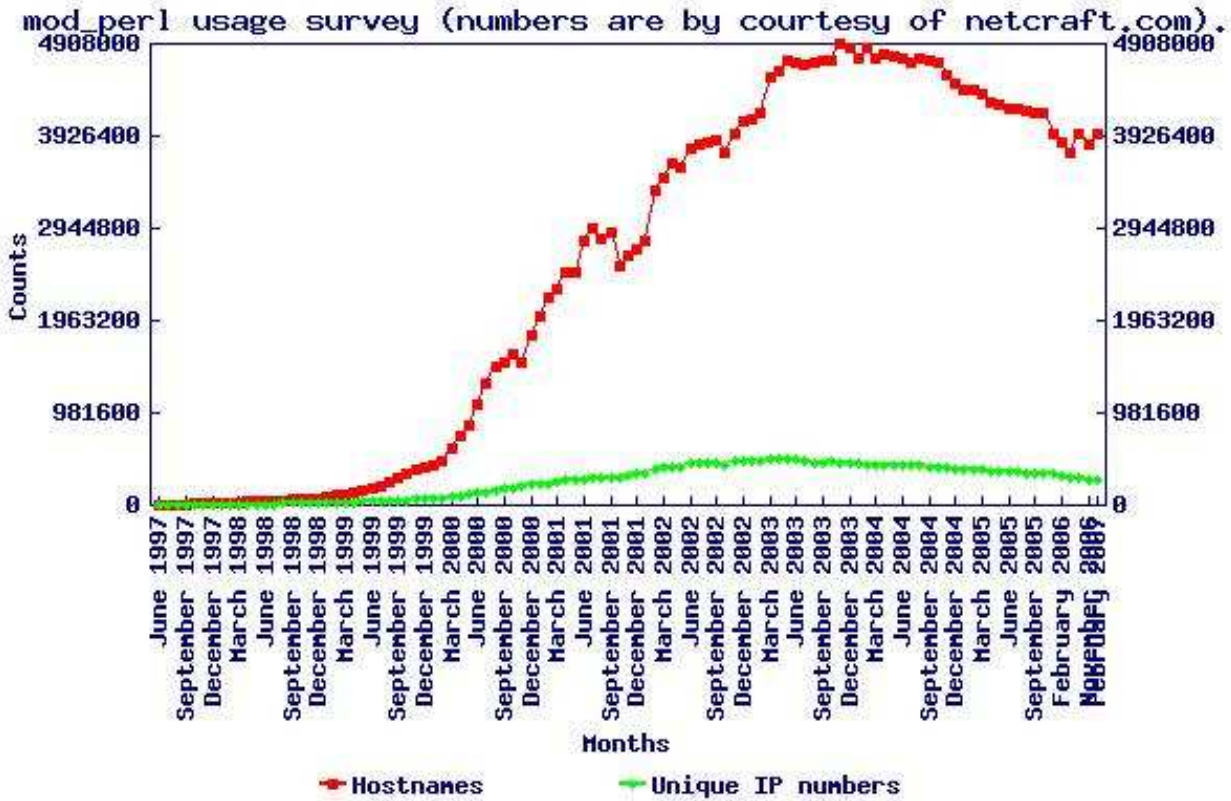

1 Netcraft's mod_perl statistics

Netcraft provides usage statistics for mod_perl, grouped by host name or unique IP addresses, which we collect here every month to create a graph displaying the evolution of mod_perl usage.

The script that produced this graph and the raw input data is available.

If your site is running mod_perl, tell the Netcraft survey.

Survey	Hostnames	Unique IP Addresses
February 2007	3950866	272132
November 2006	3846469	275126
August 2006	3950948	290540
May 2006	3758173	300026
February 2006	3853716	314167
November 2005	3954884	326315
October 2005	4166819	332566
September 2005	4171815	335777
August 2005	4193477	337853

July 2005	4223875	346042
June 2005	4208891	355845
May 2005	4271554	361500
April 2005	4280199	367110
March 2005	4366328	372162
February 2005	4408975	377475
January 2005	4417422	383667
December 2004	4478913	388092
November 2004	4567088	393757
October 2004	4697847	404247
September 2004	4735563	409956
August 2004	4742739	416808
July 2004	4717106	421360
June 2004	4751722	427421
May 2004	4767652	431059
April 2004	4805660	435010
March 2004	4749073	433932
February 2004	4864343	432188
January 2004	4746587	437794
December 2003	4869752	450912
November 2003	4907712	454448
October 2003	4720715	458887
September 2003	4739151	451753
August 2003	4705370	450392
July 2003	4691841	469832
June 2003	4699585	479872
May 2003	4738526	482235
April 2003	4607873	486411
March 2003	4553109	491413
February 2003	4162825	462416
January 2003	4108930	458057