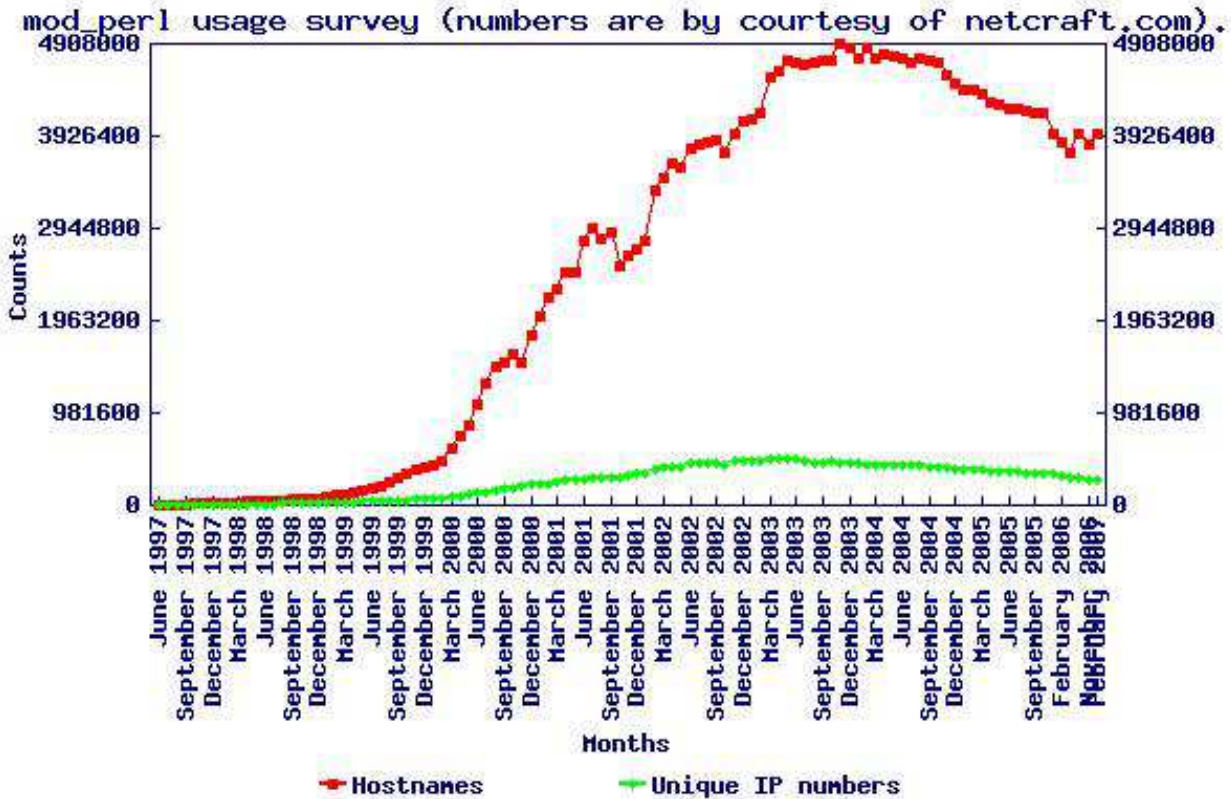

1 Netcraft's mod_perl statistics

Netcraft provides usage statistics for mod_perl, grouped by host name or unique IP addresses, which we collect here every month to create a graph displaying the evolution of mod_perl usage.

The script that produced this graph and the raw input data is available.

If your site is running mod_perl, tell the Netcraft survey.

Survey	Hostnames	Unique IP Addresses
February 2007	3950866	272132
November 2006	3846469	275126
August 2006	3950948	290540
May 2006	3758173	300026
February 2006	3853716	314167
November 2005	3954884	326315
October 2005	4166819	332566
September 2005	4171815	335777
August 2005	4193477	337853

July 2005	4223875	346042
June 2005	4208891	355845
May 2005	4271554	361500
April 2005	4280199	367110
March 2005	4366328	372162
February 2005	4408975	377475
January 2005	4417422	383667
December 2004	4478913	388092
November 2004	4567088	393757
October 2004	4697847	404247
September 2004	4735563	409956
August 2004	4742739	416808
July 2004	4717106	421360
June 2004	4751722	427421
May 2004	4767652	431059
April 2004	4805660	435010
March 2004	4749073	433932
February 2004	4864343	432188
January 2004	4746587	437794
December 2003	4869752	450912
November 2003	4907712	454448
October 2003	4720715	458887
September 2003	4739151	451753
August 2003	4705370	450392
July 2003	4691841	469832
June 2003	4699585	479872
May 2003	4738526	482235
April 2003	4607873	486411
March 2003	4553109	491413
February 2003	4162825	462416
January 2003	4108930	458057